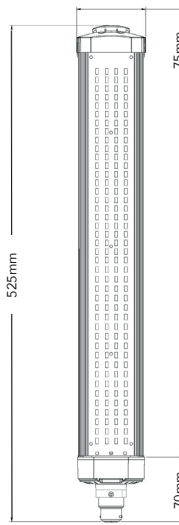

SOX LAMP RETROFITS BAYONET BASE B22D

 120-277V VOLTAGE	 B22D BASE TYPE	 ULTYPE B BALLAST BYPASS INSTALL METHOD	 -40°-122°F OPERATING TEMP	 ACTIVE COOLING	 6kA SURGE PROTECTION	 80+ CRI	 L70 >50,000 RATED LIFE	 5 YEAR WARRANTY
--	---	---	--	--	--	--	--	---

MODEL #	TRADE PRICE	REPLACES	W	LUMENS	CCT (K)
LED-8100-22K	£66.67	Up to 35W	20W	2030	2200K
LED-8101-22K	£79.63	Up to 55W	35W	3232	
LED-8102-22K	£140.90	Up to 90W	60W	5769	
LED-8104-22K	£192.18	Up to 180W	100W	11576	

*See page 2 for additional color temperatures.

SOX LAMP RETROFITS BAYONET BASE B22D

LED-8100 - 20W

LED-8101 - 35W

LED-8102 - 60W

LED-8104 - 100W

MODEL #	TRADE PRICE	REPLACES	W	LUMENS	CCT (K)
LED-8100-22K	£66.67	Up to 35W	20W	2030	2200K
LED-8100-40K	£66.67	Up to 35W	20W	3022	4000K
LED-8101-22K	£79.63	Up to 55W	35W	3232	2200K
LED-8101-40K	£79.63	Up to 55W	35W	5156	4000K
LED-8102-22K	£140.90	Up to 90W	60W	5769	2200K
LED-8102-40K	£140.90	Up to 90W	60W	8198	4000K
LED-8104-22K	£192.18	Up to 180W	100W	11576	2200K
LED-8104-40K	£192.18	Up to 180W	100W	15472	4000K