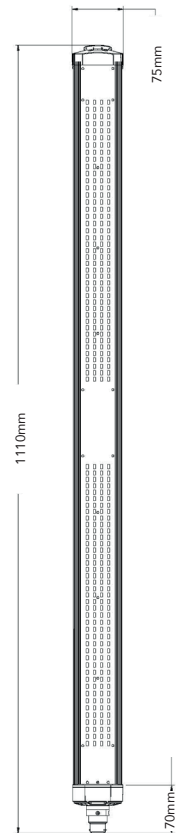

SOX LAMP RETROFITS BAYONET BASE B22D

 120-277V VOLTAGE	 B22D BASE TYPE	 ULTYPE B BALLAST BYPASS INSTALL METHOD	 -40°-122°F OPERATING TEMP	 ACTIVE COOLING	 6kA SURGE PROTECTION	 80+ CRI	 L70 >50,000 RATED LIFE	 5 YEAR WARRANTY
--	---	---	--	--	--	--	--	---

unique solution saves time & money

two kelvin temperatures
to choose from—
2200K or 4000K

- 20W, 35W, 60W and 100W models replacing up to 180W LPS SOX lamps
- Advanced active cooling provides excellent thermal management resulting in high light output and long life
- Directional light output delivers superior “dark sky” performance
- USA designed and specified internal LED driver
- Innovative aluminum heat sink with size options to fill entire fixture
- Support harness included

MODEL #	TRADE PRICE	REPLACES	W	LUMENS	CCT (K)
LED-8100-22K	£66.67	Up to 35W	20W	2030	2200K
LED-8101-22K	£79.63	Up to 55W	35W	3232	
LED-8102-22K	£140.90	Up to 90W	60W	5769	
LED-8104-22K	£192.18	Up to 180W	100W	11576	

*See page 2 for additional color temperatures.

SOX LAMP RETROFITS BAYONET BASE B22D

LED-8100 - 20W

LED-8101 - 35W

LED-8102 - 60W

LED-8104 - 100W

MODEL #	TRADE PRICE	REPLACES	W	LUMENS	CCT (K)
LED-8100-22K	£66.67	Up to 35W	20W	2030	2200K
LED-8100-40K	£66.67	Up to 35W	20W	3022	4000K
LED-8101-22K	£79.63	Up to 55W	35W	3232	2200K
LED-8101-40K	£79.63	Up to 55W	35W	5156	4000K
LED-8102-22K	£140.90	Up to 90W	60W	5769	2200K
LED-8102-40K	£140.90	Up to 90W	60W	8198	4000K
LED-8104-22K	£192.18	Up to 180W	100W	11576	2200K
LED-8104-40K	£192.18	Up to 180W	100W	15472	4000K