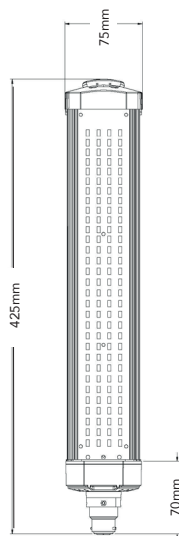

SOX LAMP RETROFITS BAYONET BASE B22D

 120-277V VOLTAGE	 B22D BASE TYPE	 ULTYPE B BALLAST BYPASS INSTALL METHOD	 -40°-122°F OPERATING TEMP	 ACTIVE COOLING	 6kA SURGE PROTECTION	 80+ CRI	 L70 >50,000 RATED LIFE	 5 YEAR WARRANTY
--	---	---	--	--	--	--	--	---

MODEL #	TRADE PRICE	REPLACES	W	LUMENS	CCT (K)
LED-8100-22K	£66.67	Up to 35W	20W	2030	2200K
LED-8101-22K	£79.63	Up to 55W	35W	3232	
LED-8102-22K	£140.90	Up to 90W	60W	5769	
LED-8104-22K	£192.18	Up to 180W	100W	11576	

*See page 2 for additional color temperatures.

SOX LAMP RETROFITS BAYONET BASE B22D

LED-8100 - 20W

LED-8101 - 35W

LED-8102 - 60W

LED-8104 - 100W

MODEL #	TRADE PRICE	REPLACES	W	LUMENS	CCT (K)
LED-8100-22K	£66.67	Up to 35W	20W	2030	2200K
LED-8100-40K	£66.67	Up to 35W	20W	3022	4000K
LED-8101-22K	£79.63	Up to 55W	35W	3232	2200K
LED-8101-40K	£79.63	Up to 55W	35W	5156	4000K
LED-8102-22K	£140.90	Up to 90W	60W	5769	2200K
LED-8102-40K	£140.90	Up to 90W	60W	8198	4000K
LED-8104-22K	£192.18	Up to 180W	100W	11576	2200K
LED-8104-40K	£192.18	Up to 180W	100W	15472	4000K