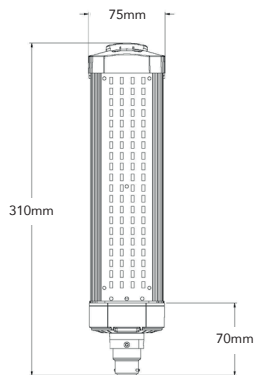

SOX LAMP RETROFITS BAYONET BASE B22D

LED-8100 - 20W

LED-8102 - 60W

LED-8104 - 100W

MODEL #	TRADE PRICE	REPLACES	W	LUMENS	CCT (K)
LED-8100-22K	£66.67	Up to 35W	20W	2030	2200K
LED-8100-40K	£66.67	Up to 35W	20W	3022	4000K
LED-8101-22K	£79.63	Up to 55W	35W	3232	2200K
LED-8101-40K	£79.63	Up to 55W	35W	5156	4000K
LED-8102-22K	£140.90	Up to 90W	60W	5769	2200K
LED-8102-40K	£140.90	Up to 90W	60W	8198	4000K
LED-8104-22K	£192.18	Up to 180W	100W	11576	2200K
LED-8104-40K	£192.18	Up to 180W	100W	15472	4000K